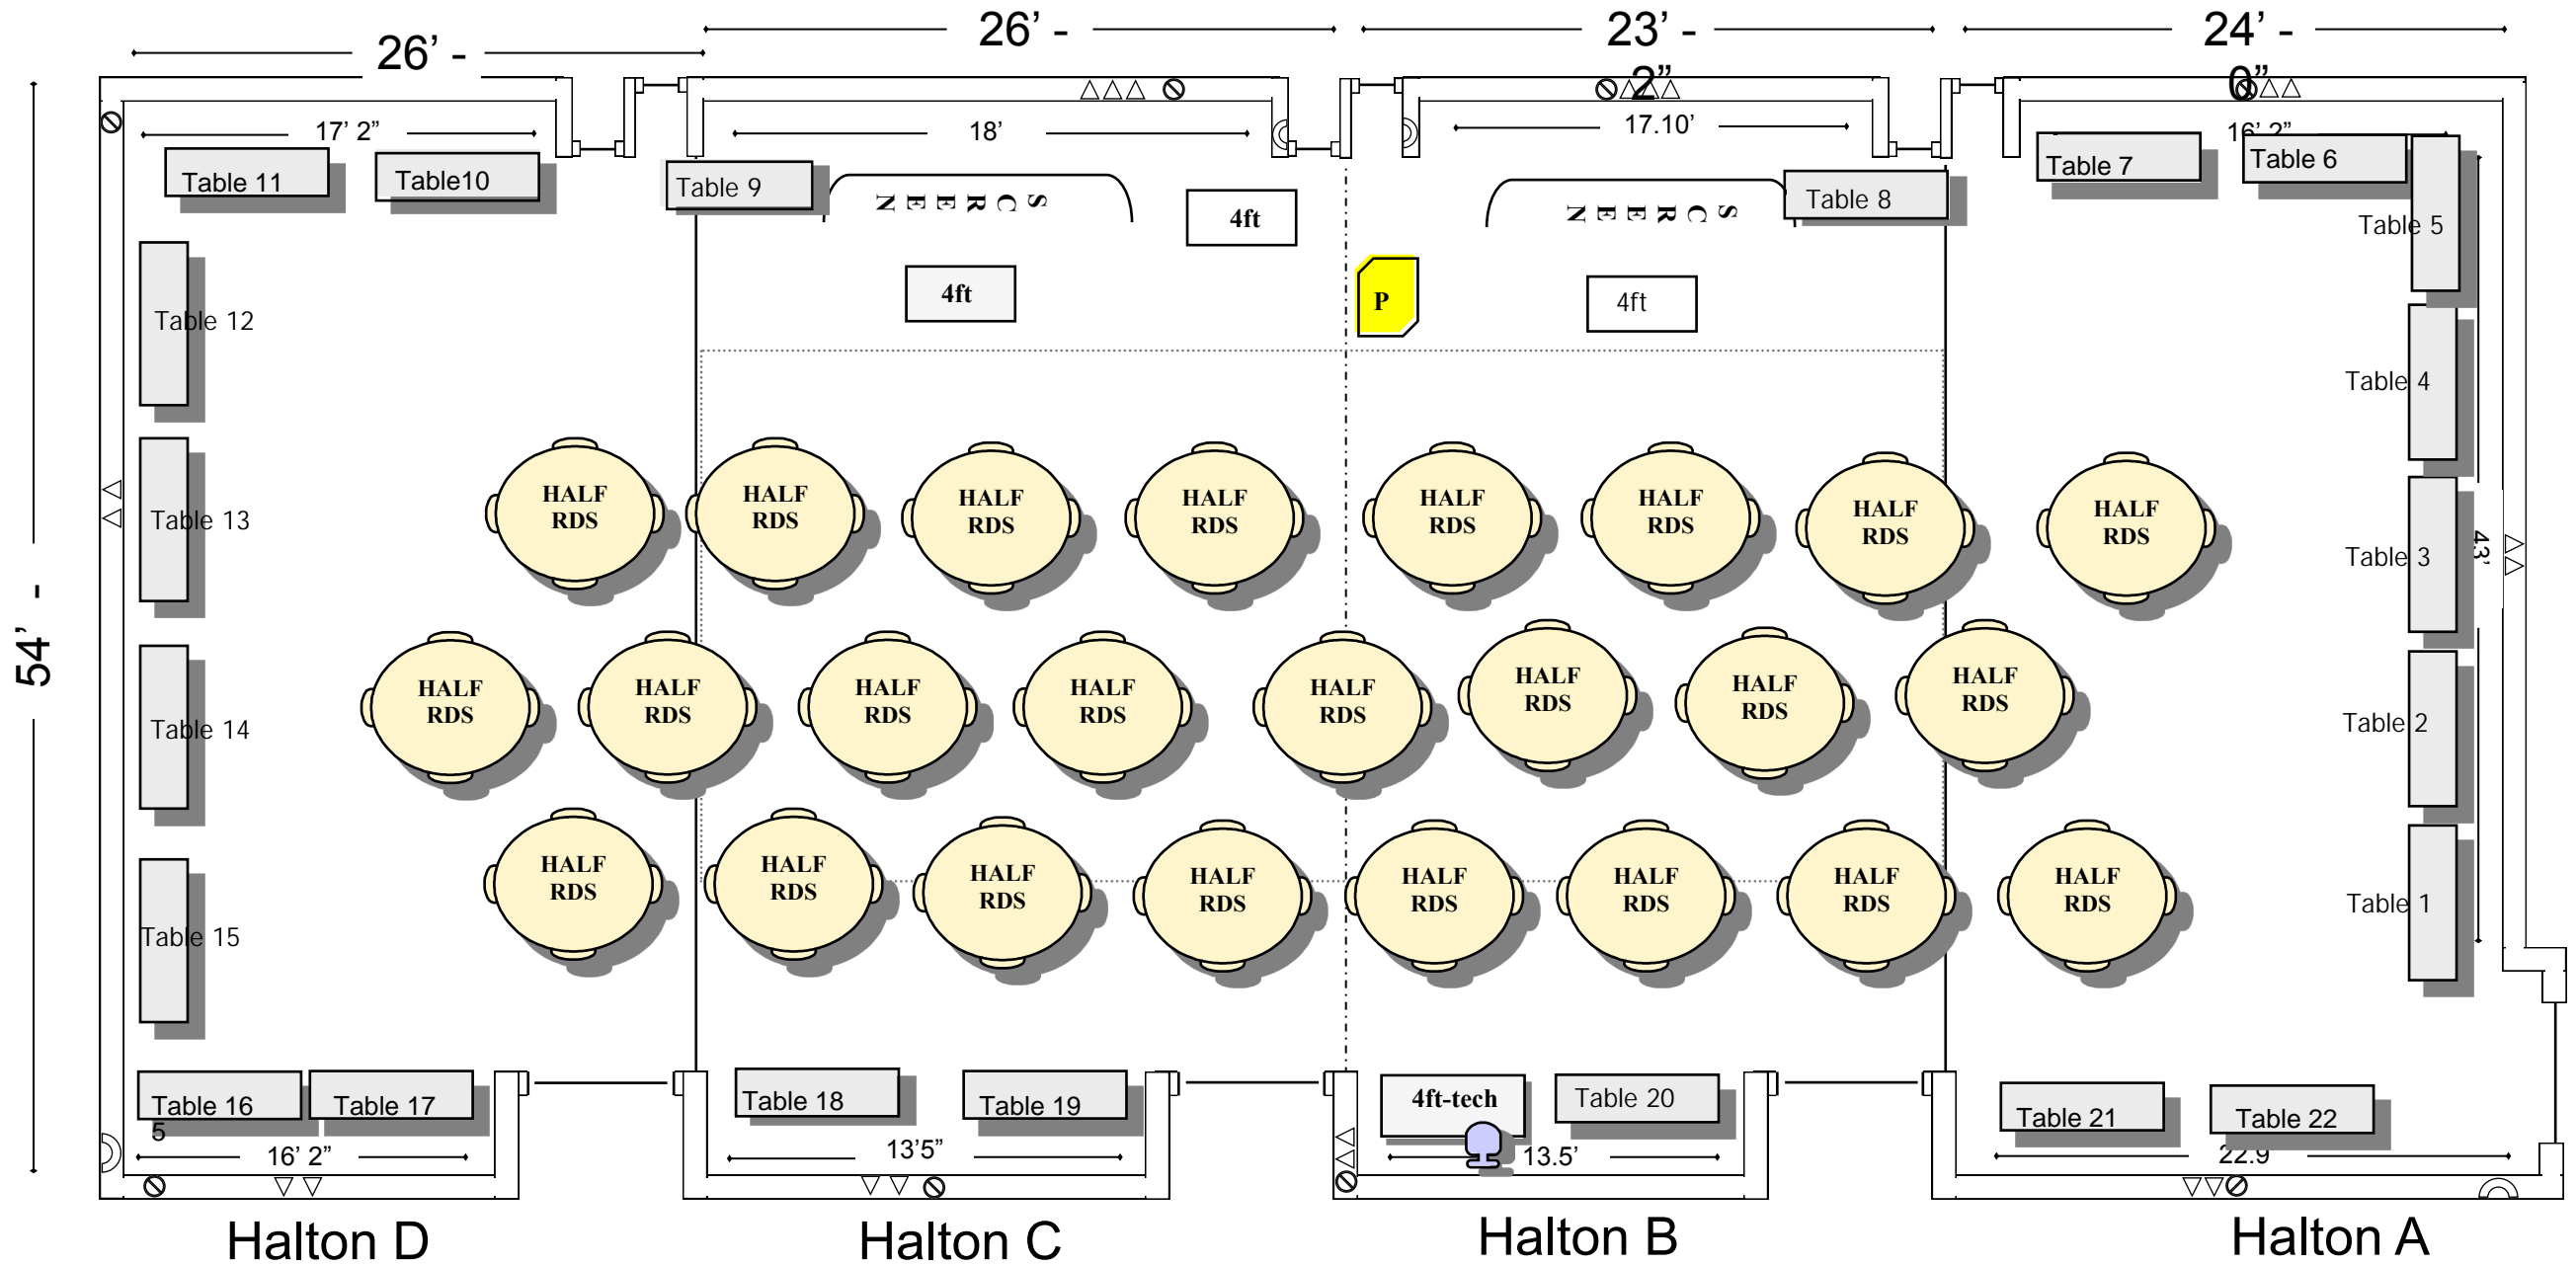

# Halton Hall

ONTARIO PARKS ASSOCIATION

Thursday, February 28, 2019

NOTE: 22 tables around perimeter of room are each 4' wide

Holiday Inn

BURLINGTON HOTEL & CONFERENCE CENTRE

## EMPLOYEE SERVICE DOORS

△ Electrical

⤵ Telephone

⊗ Internet Connection